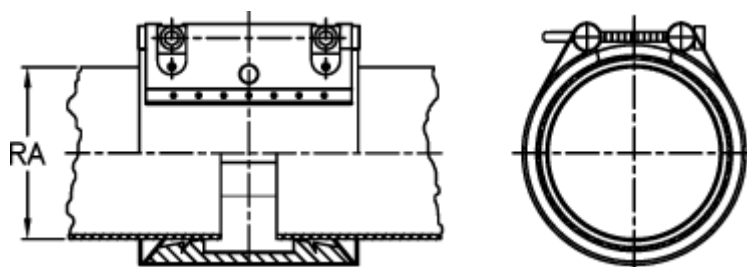

# Data Sheet

Article number: 025748300195

Description: Norma Connect pipe coupling  
GRIP E W5 Ø=195,0 EPDM, 10 bar

## Measures

---

Note = Kontakt os for yderligere informationer.

RA = 195